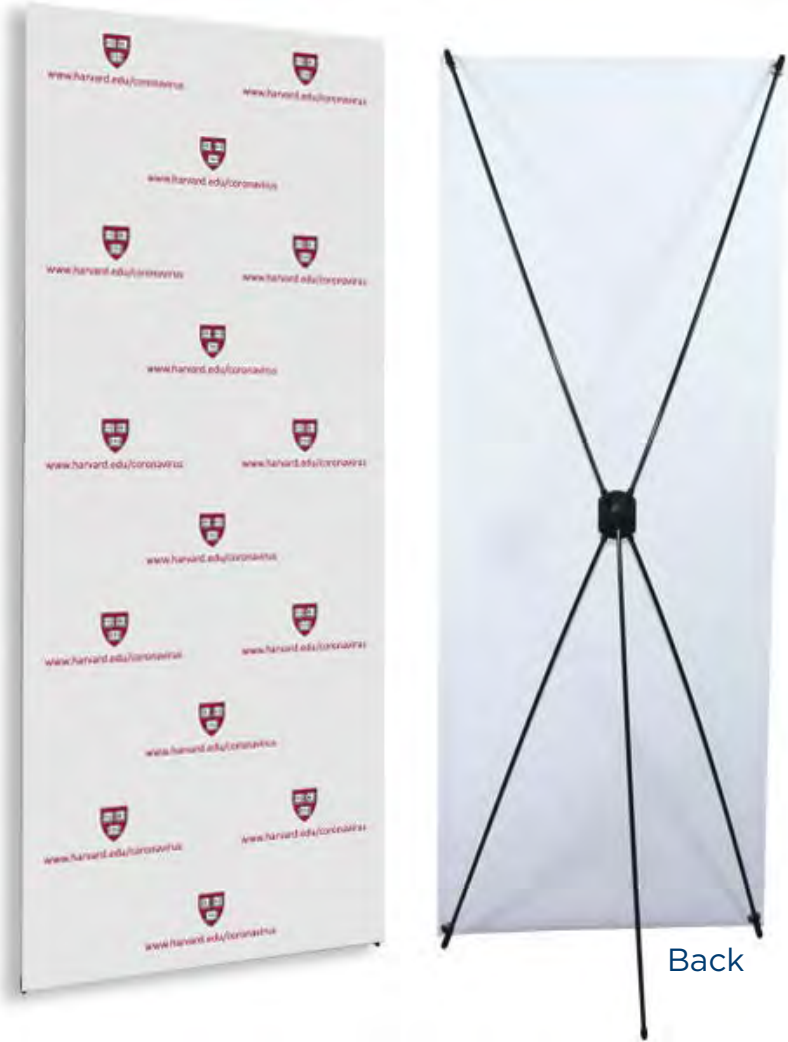

COLLAPSING FABRIC DISPLAY

Collapsing Fabric Display
89" x 89" x 12"
CODE: HULDGI

\$465.00
Stand Included

 QTY

- Economy collapsible display with aluminum frame and integrated fabric graphic
- ~Integrated fabric graphic attached with hook & loop, offered with or without end caps
- ~Simply take out bag, expand and you have a backdrop
- Sets up and packs down in 3 minutes or less

SPRINGBACK ECONOMY BANNERSTAND

- X-frame banner stand with fiberglass arms
- ~Vinyl graphic features grommets in corners
- Carry bag included
- Sets up and packs down in 5 minutes or less

SpringBack Economy Bannerstand
33.75" x 80.25" x 27"
CODE: XTEND5DGI