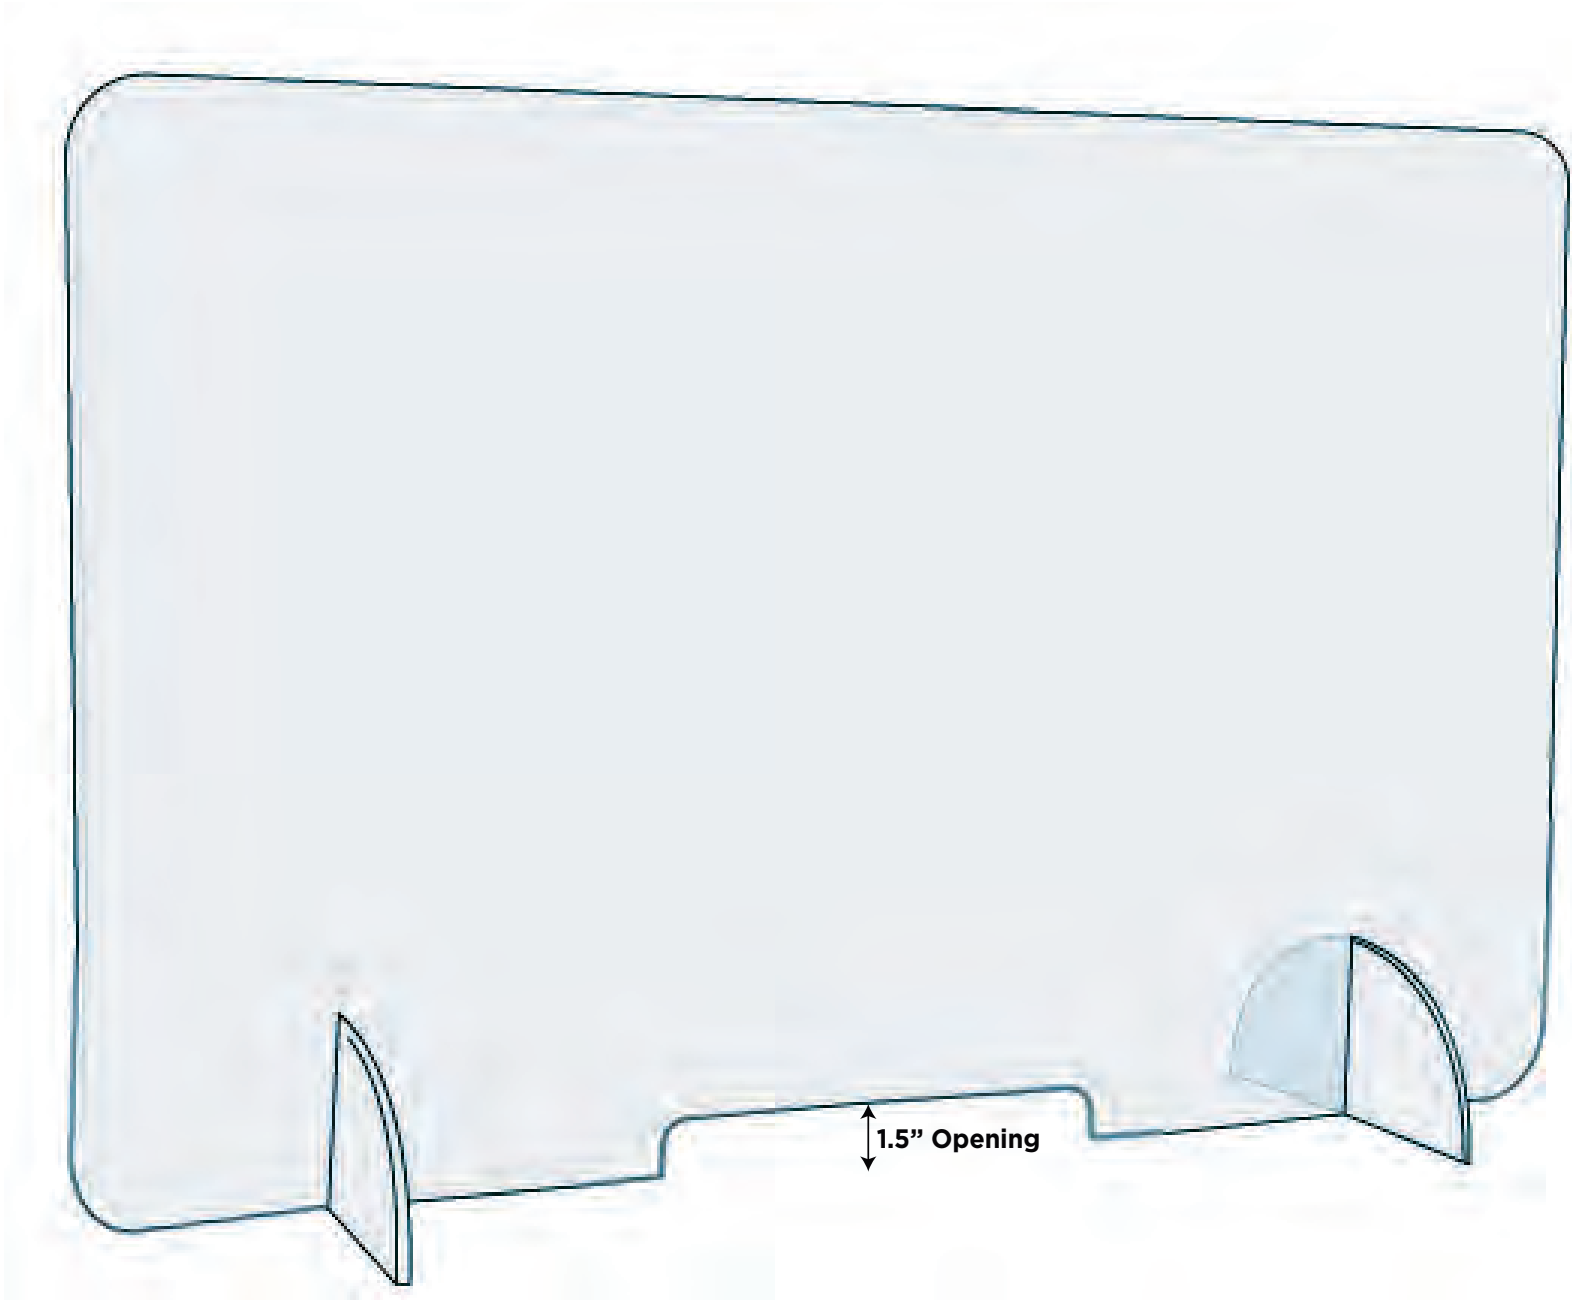

WORKSTATION DIVIDERS

HU-WD-17A
Safety Shield w/Feet - 47in
Shield Size: 47"x31"
Feet Size: 11.5"x4"

$195.00

QTY

HU-WD-17B
Safety Shield w/Feet - 32in
Shield Size: 32"x31"
Feet Size: 11.5"x4"

$190.00

QTY

HU-WD-17C
Safety Shield w/Feet - 23in
Shield Size: 23"x31"
Feet Size: 11.5"x4"

$119.00

QTY