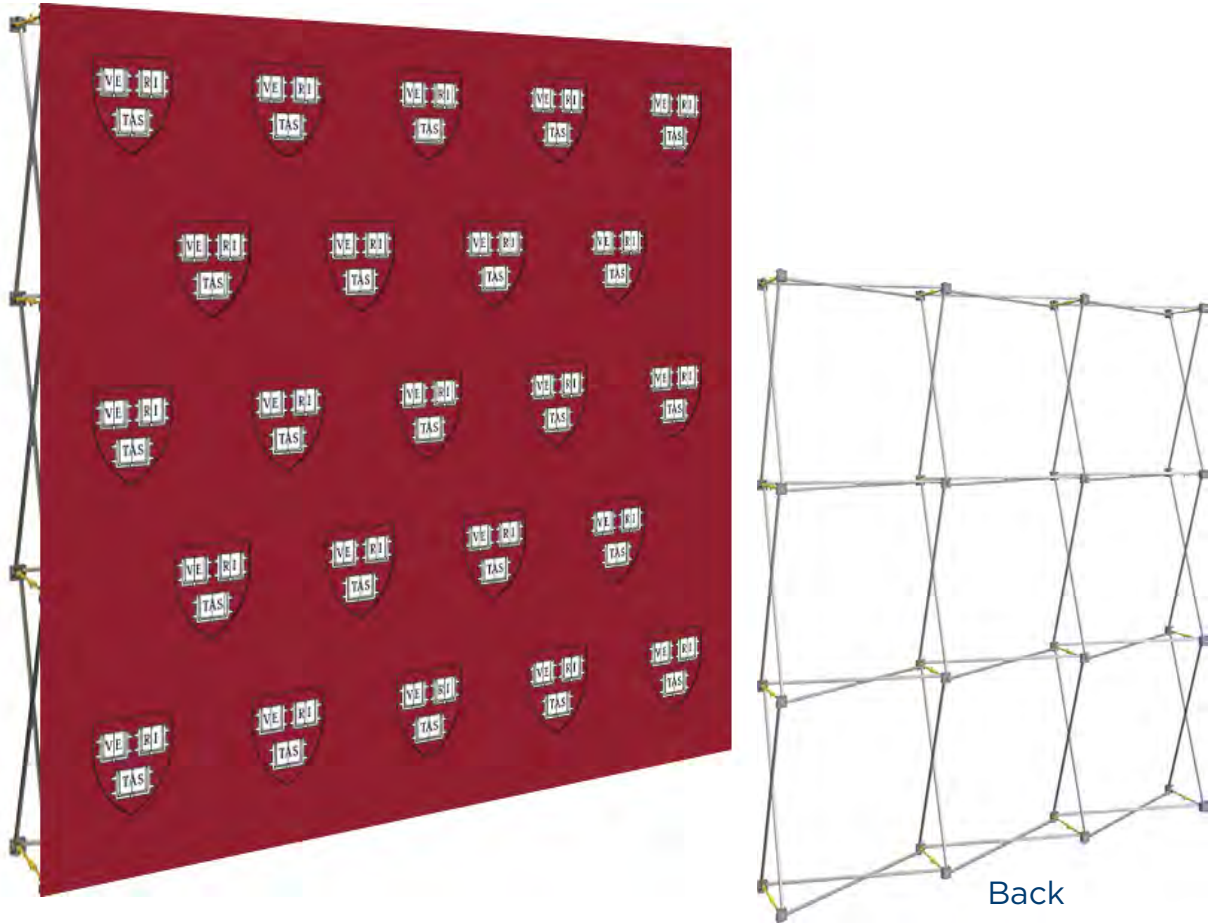

COLLAPSING FABRIC DISPLAY

Collapsing Fabric Display
89" x 89" x 12"
CODE: HULDGI

$465.00
Stand Included

QTY

- Economy collapsible display with aluminum frame and integrated fabric graphic
- ~Integrated fabric graphic attached with hook & loop, offered with or without end caps
- ~Simply take out bag, expand and you have a backdrop
- Sets up and packs down in 3 minutes or less

SPRINGBACK ECONOMY BANNERSTAND

- X-frame banner stand with fiberglass arms
- ~Vinyl graphic features grommets in corners
- Carry bag included
- Sets up and packs down in 5 minutes or less