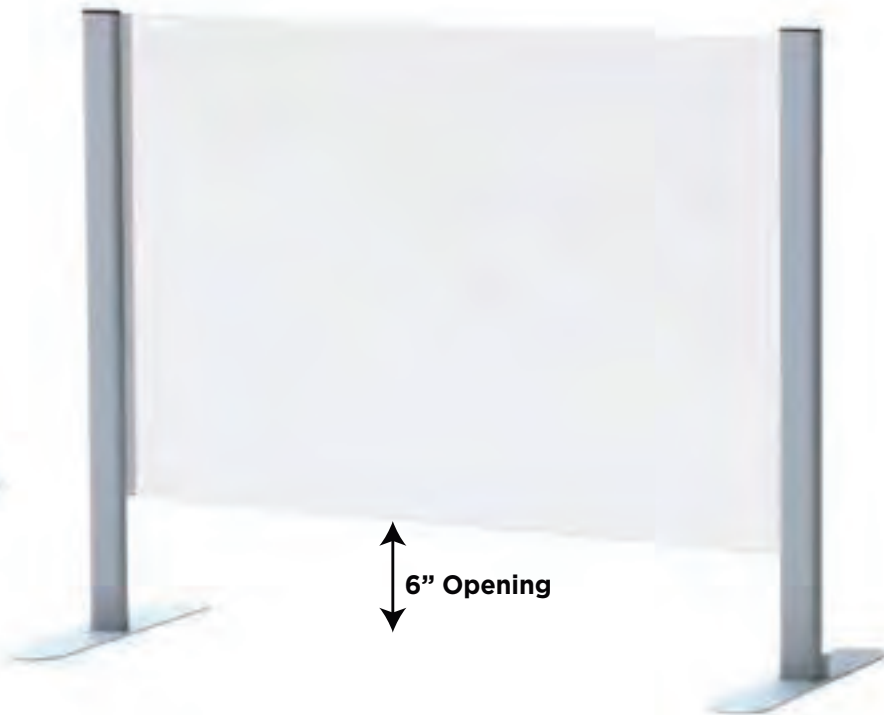

CASHIER AND RECEPTION DESK BARRIERS

HU-CB-21A
Full Coverage Barrier
Size: 47" x 36"
Single Panel

\$225.00
 QTY

HU-CB-21B
Full Coverage Barrier
Size: 31" x 36"
Single Panel

\$220.00
 QTY

HU-CB-21C
Transactional Barrier
Size: 47" x 36"
Opening: 6"
Single Panel

\$215.00
 QTY

HU-CB-21D
Transactional Barrier
Size: 31" x 36"
Opening: 6"
Single Panel

\$185.00
 QTY

6" Opening

Custom Barriers are Also Available

DGI Backdrops are available in a variety of sizes and price points. Perfect for remote offices. Our designers can design for you, or print with a green screen for use with virtual backdrops, or request a template for you to create. Put your best foot forward with a professional backdrop while you work from home.