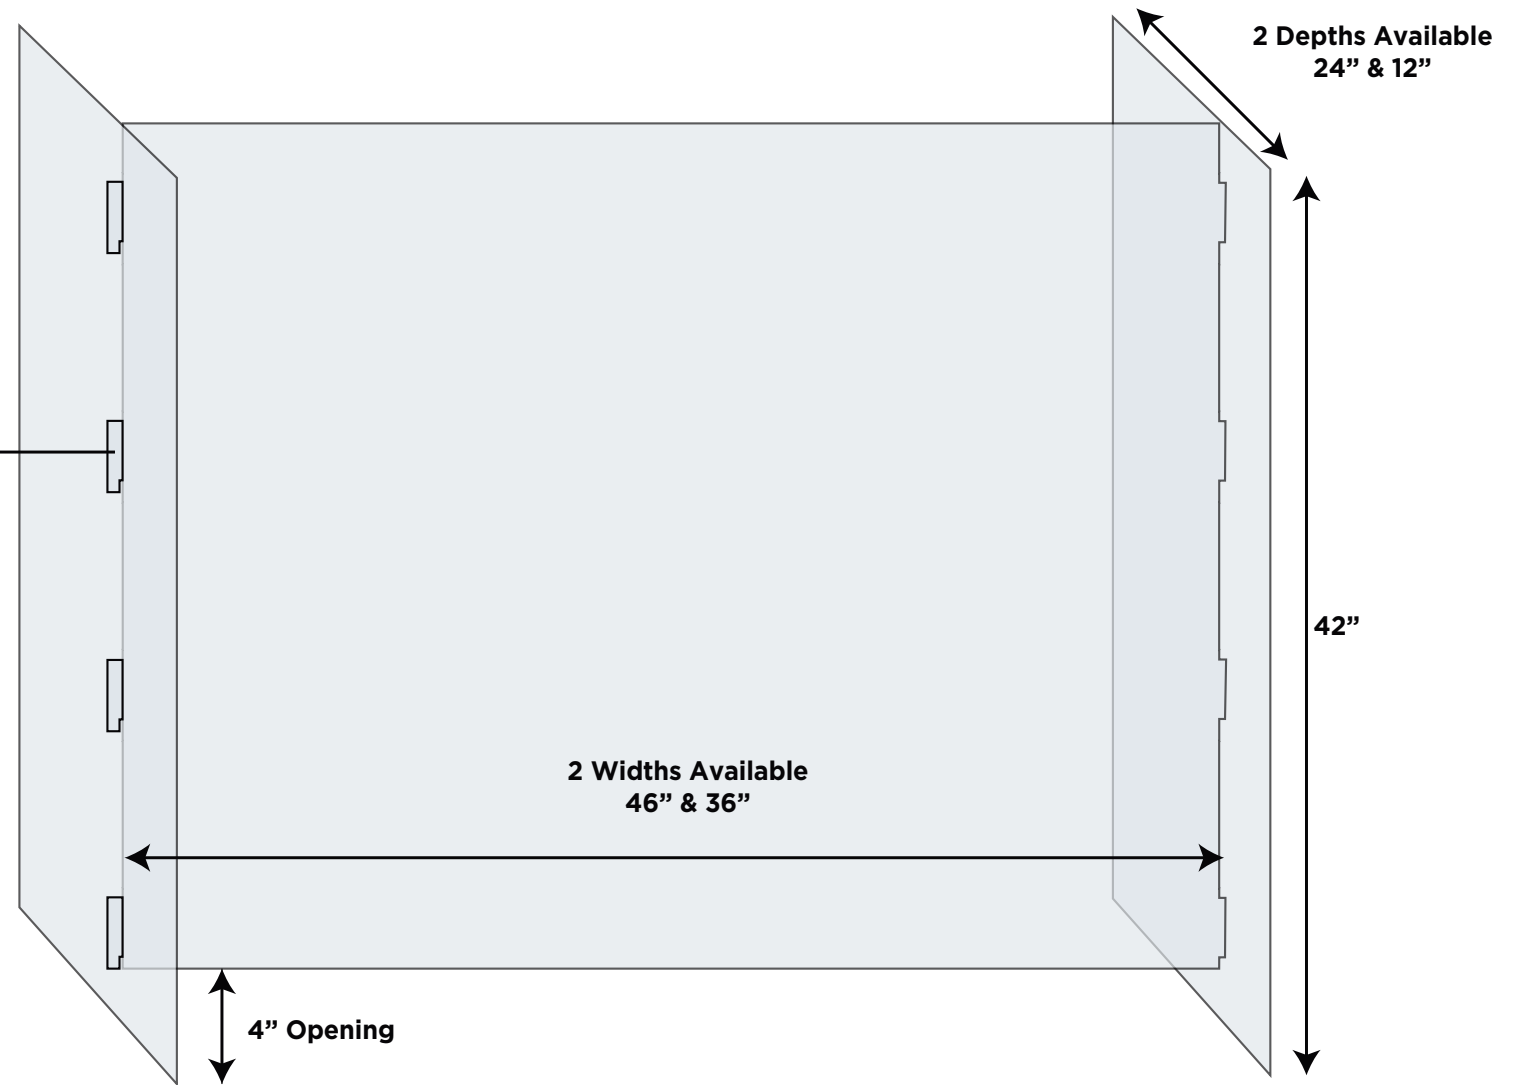

QTY

HU-PB-19C
Protection Barrier w/Return
Shield Size: 36"x42"
Return: 24"

\$305.00

QTY

HU-PB-19D
Protection Barrier w/Return
Shield Size: 36"x42"
Return: 12"

\$275.00

QTY

Easy Set Up with
Interlocking Pieces

CASHIER AND RECEPTION DESK BARRIERS

HU-CB-21A
Full Coverage Barrier
Size: 47" x 36"
Single Panel

\$225.00
 QTY

HU-CB-21B
Full Coverage Barrier
Size: 31" x 36"
Single Panel

\$220.00
 QTY

HU-CB-21C
Transactional Barrier
Size: 47" x 36"
Opening: 6"
Single Panel