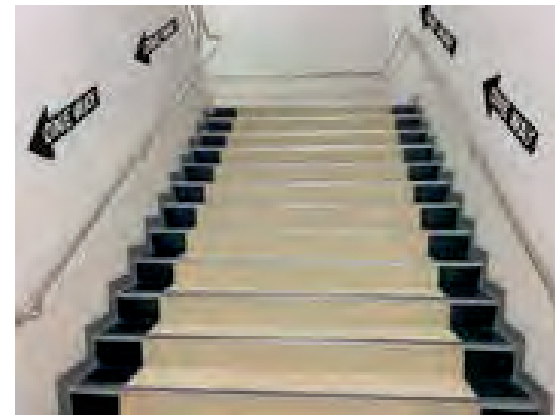

STAIRWAY DIRECTIONAL GRAPHICS